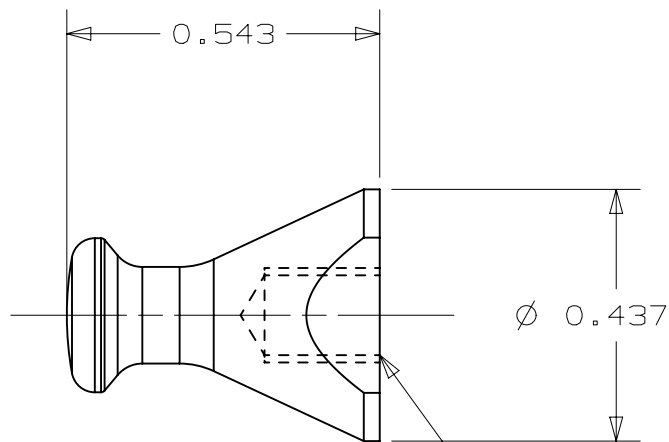

MICRO LOCK KNOB
SELF ALIGNMENT
CAT # PD250SAHS

FOR #8-32 SHCS
0.20 DEEP

Tooling Technology, LLC

100 Enterprise Drive, Ft. Loramie, OH 45845

PH.937.295.3672 FAX 937.295.3677

www.toolingtechgroup.com